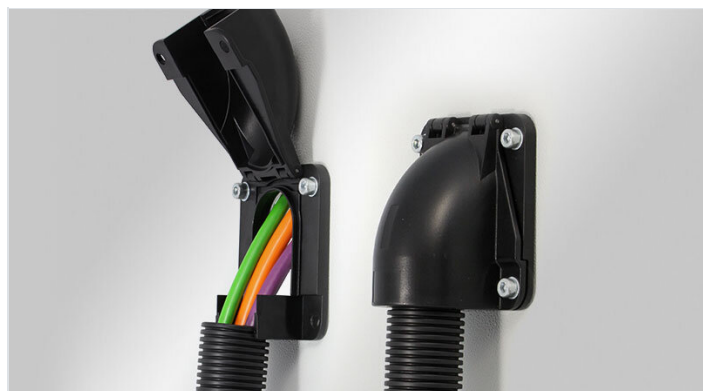

# CONFIX™ FWS bulkhead fittings for cable protection conduits

suitable for conduit screw connections or direct conduit pickup / IP54

The 90° angled conduit fitting CONFIX™ FWS is for installation of parallel corrugated cable protection conduits, e.g. in machines, control panels or control cabinets.

The liftable cover is tightly fixed by a hinge.

Therefore, the system is fast and easy to install.

CONFIX™ FWS is offered in the following versions:

- CONFIX™ FWS-A with metric internal thread M16 to M50
- CONFIX™ FWS-B with a grooved conduit clip for types with sizes NW 13, 17, 23, 29, 37 and 50