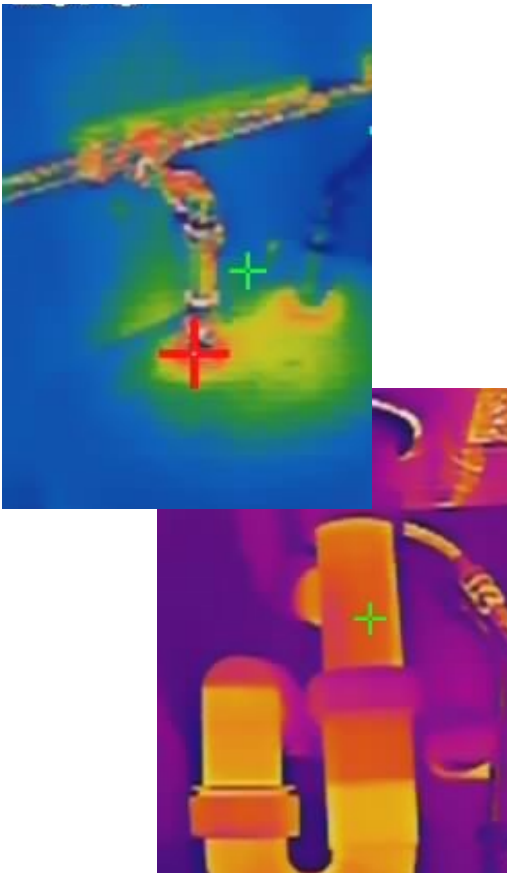

Key Features

- 160x120 IR Detector
- Easy to use
- Thermal Mode Only
- Long Battery Life
- Straightforward operation from the box