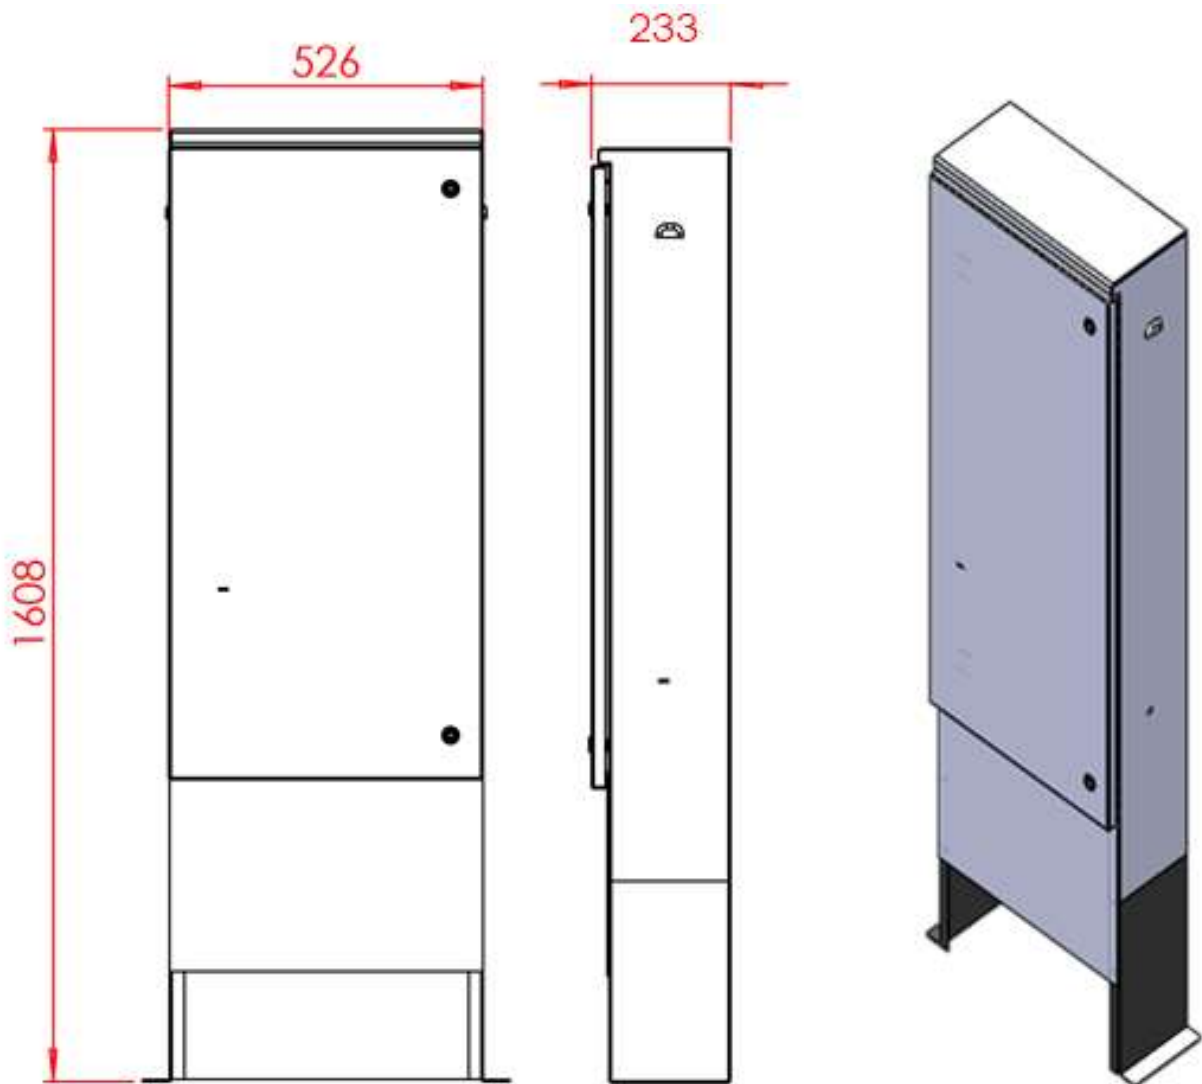

RFE Telecom Cabinet RFETELEMK2  
**Public Lighting>> Three/Single Phase Pillar (Metered)**  
**Approved to ESB Specification**

Type	Dimensions	Code
RFE Telecom Cabinet	1600 mm x 525 mm x 225 mm	RFETELEMK2
8mm Triangular Key		54000/141
Enclosure comes complete with Lock, Vents, Mounting Plate (Mounting area 730 x 500) 600mm Min to bottom of Meter Min Ope Size 900(h)mm x 465(w)mm x 225(d)mm		